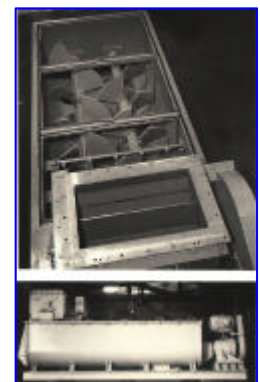

DELTA/DUCON

SILO AND ACCESSORIES

Silo Bin Vent Filter

Conical Bottom Silo

Telescoping Dry Unloader

Collector/Filter

Level Indicator

Bin Activator