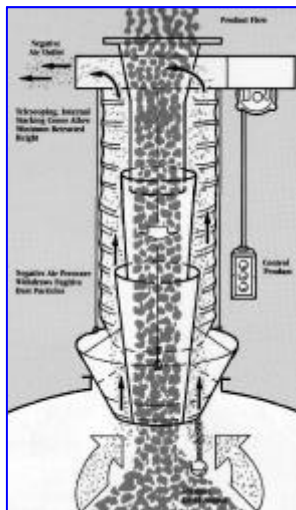

DELTA/DUCON

SILO AND ACCESSORIES

Silo Bin Vent Filter

Conical Bottom Silo

Telescoping Dry Unloader

Collector/Filter

Level Indicator

Bin Activator