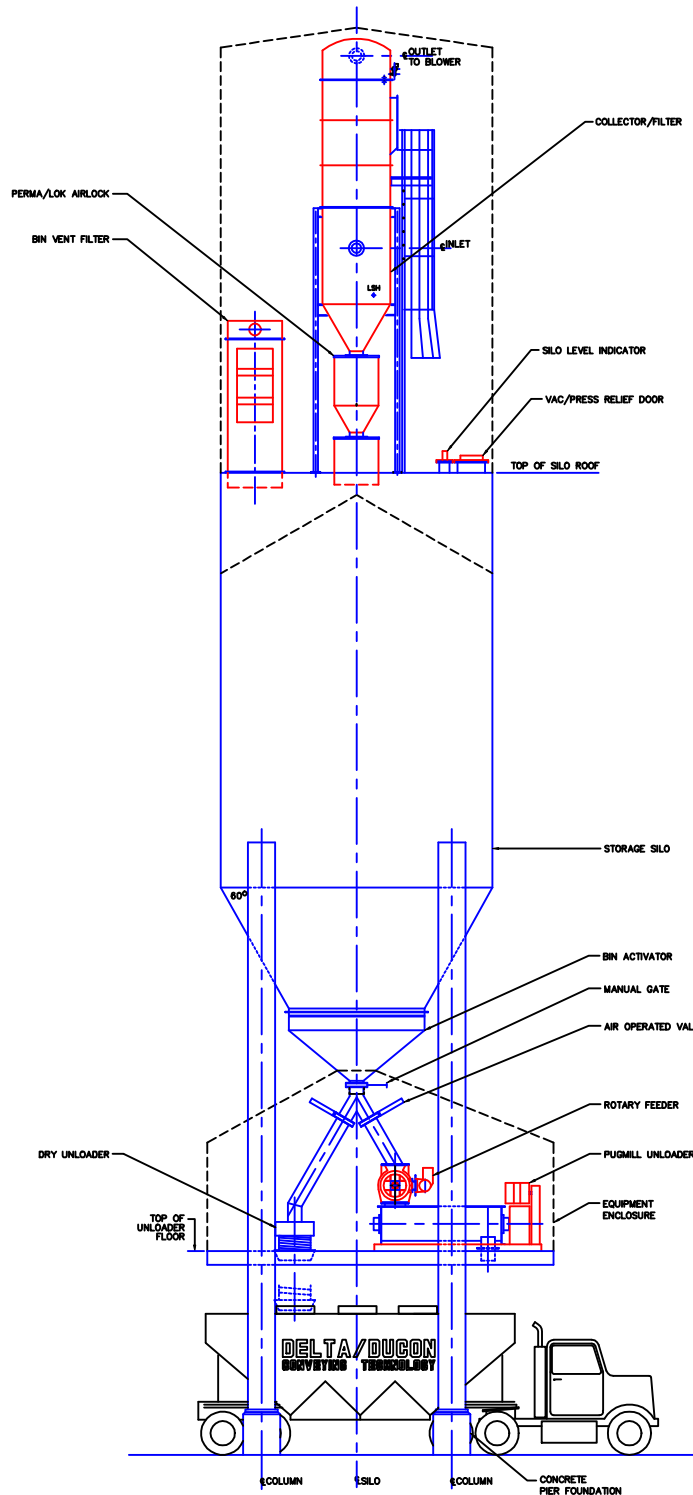

DELTA/DUCON

SILO AND ACCESSORIES

Silo Bin Vent Filter

Conical Bottom Silo

Telescoping Dry Unloader

Collector/Filter

Level Indicator

Bin Activator

Pugmill Unloader